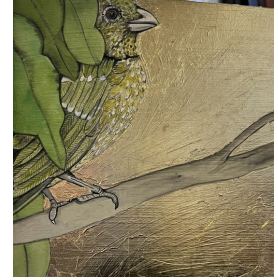

Bronwyn has been described as;

the Lorax of Now

a powerful earth mother

an all-rounded unique and environmentally considered artist community driven, just and creative

birds of a feather, 2022
mixed media drawing
on board, Framed: 8 x
8 x 1.5 cm
\$ 450

For Sale

Blue Wren, 2022
mixed media on board,
Framed: 8 x 8 x 1.5 "
\$ 450

Sold

bower blues, 2022
mixed media on board,
Framed: 8 x 8 x 1.5 "
\$ 450

Sold

Green Catbird, 2022
mixed media on board,
Framed: 8 x 8 x 1.5 "
\$ 450

Sold

Spotted Pardelote,
2022
mixed media on board
with G..., Framed: 8 x 8
x 1.5 "
\$ 450

Sold

The Nest, 2022
mixed media drawing
over to..., Framed: 8 x
8 x 1.5 "
\$ 450

For Sale

Wongawallan winter
cedar, 2022
mixed media on board,
Framed: 8 x 8 x 1.5 "
\$ 450

Sold

Yellow Tailed Black
Cockatoo, 2022
mixed media on board,
Framed: 8 x 8 x 1.5 "
\$ 450

Sold

Last Stand, 2022
mixed media over
colonial m..., Framed:
65 x 55 x 4 cm
\$ 750

Sold

Entwined, 2022
Mixed media drawing
on paper, Framed: 89 x
69 x 4 cm
\$ 800