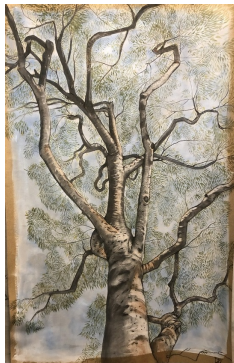

Sold

Under a Tarkine Moon
#4, 2022
Mixed media drawing
on canvas, 91 x 78 x
4.5 cm
\$ 850

Sold

Heart in your palm,
2022
Mixed media drawing
on paper, Framed: 88 x
65 x 4 cm
\$ 900

For Sale

SCATTERED #2, 2021
Mixed media painting
on Ne..., 450 x 712
mm, Framed: 638 x
900 x 40 mm
\$ 1,200

Sold

Banksia #2, 2022
Mixed media drawing
on paper, 89 x 73 x 4
cm
\$ 1,500

For Sale

Banksia #1, 2022
Mixed media drawing
on paper, Framed: 89 x
73 x 4 cm
\$ 1,500

For Sale

Ash among the ferns,
2022
Mixed media drawing
on paper, Framed: 103
x 79 x 4 cm
\$ 1,950

For Sale

Myrtle Skies, 2022
Mixed media drawing
on paper, Framed: 117
x 59 x 4 cm
\$ 1,950

Sold

The Specimen Tree,
2022
Mixed media drawing
on paper, Framed: 121
x 83 x 4 cm
\$ 1,950

For Sale

FROM MORNING TO
NIGHT SCREEN, 2021
acrylic, oil on wood and
pe...
\$ 2,500